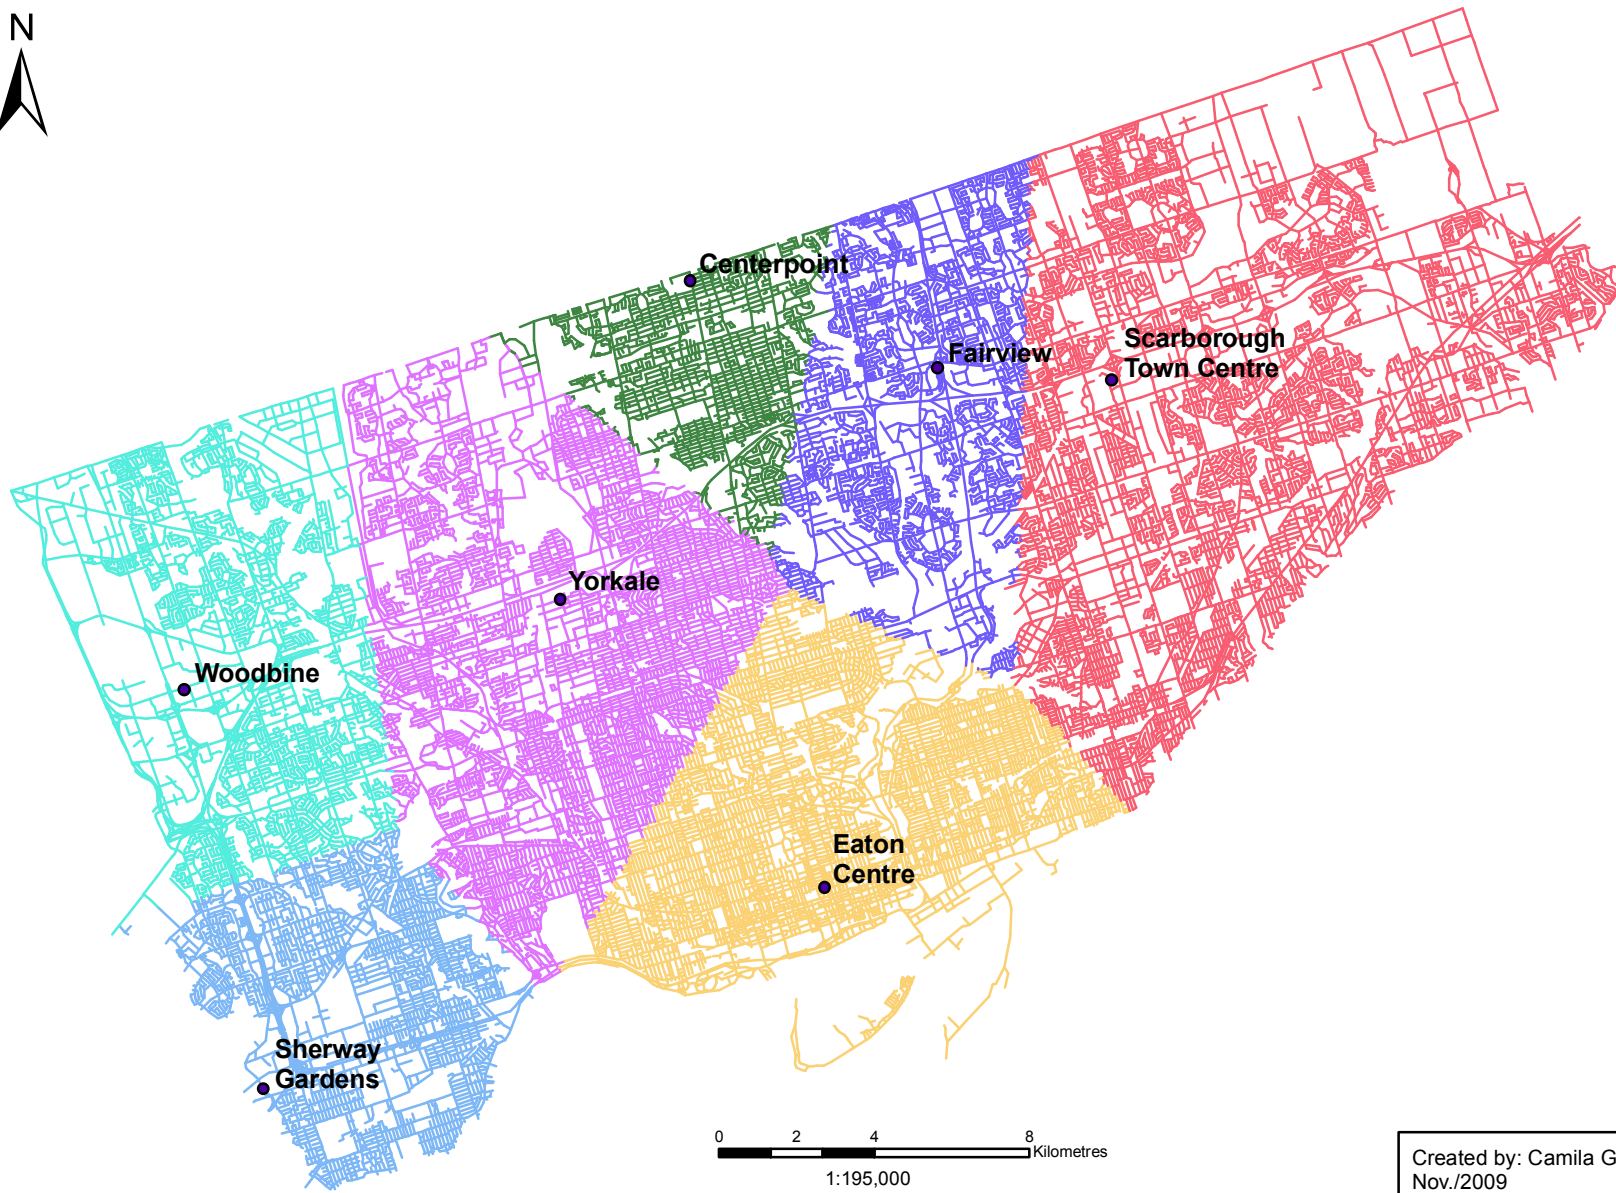

City of Toronto Showing Streets Assigned to Nearest Malls in 2009

1:195,000

NAD 1927 UTM Zone 17N

Created by: Camila Guarim
Nov./2009